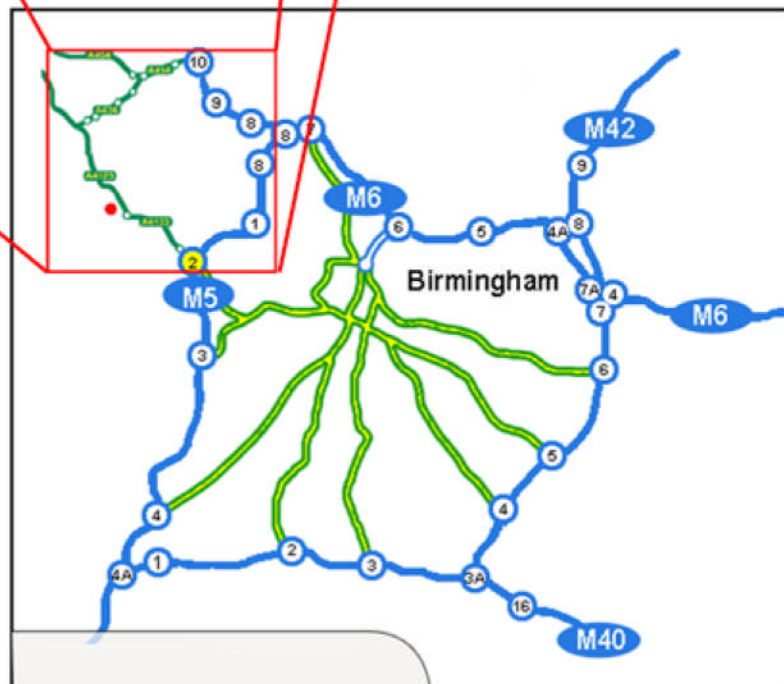

Telephone: 0121 520 7987

Waterfit Ltd
 293 Birmingham New Road
 Dudley
 West Midlands
 DY1 4SJ

M5 Junction 2 (from South, West, or East)

- Follow A4123 for Wolverhampton
- After approx 3 miles you come to a roundabout
- Continue to follow A4123 Wolverhampton
- Waterfit Ltd. is 400 yards on your left
 (After Tesco Supermarket)

M6 Junction 10 (from North)

- Follow A454 Black Country route for Dudley
- This becomes the A463 for Dudley
- At the junction for the A4123 turn left following Birmingham
- Follow A4123 for Birmingham for approx 3 miles
- Pass under the 'Hansons' railway bridge and Waterfit Ltd. is on your right